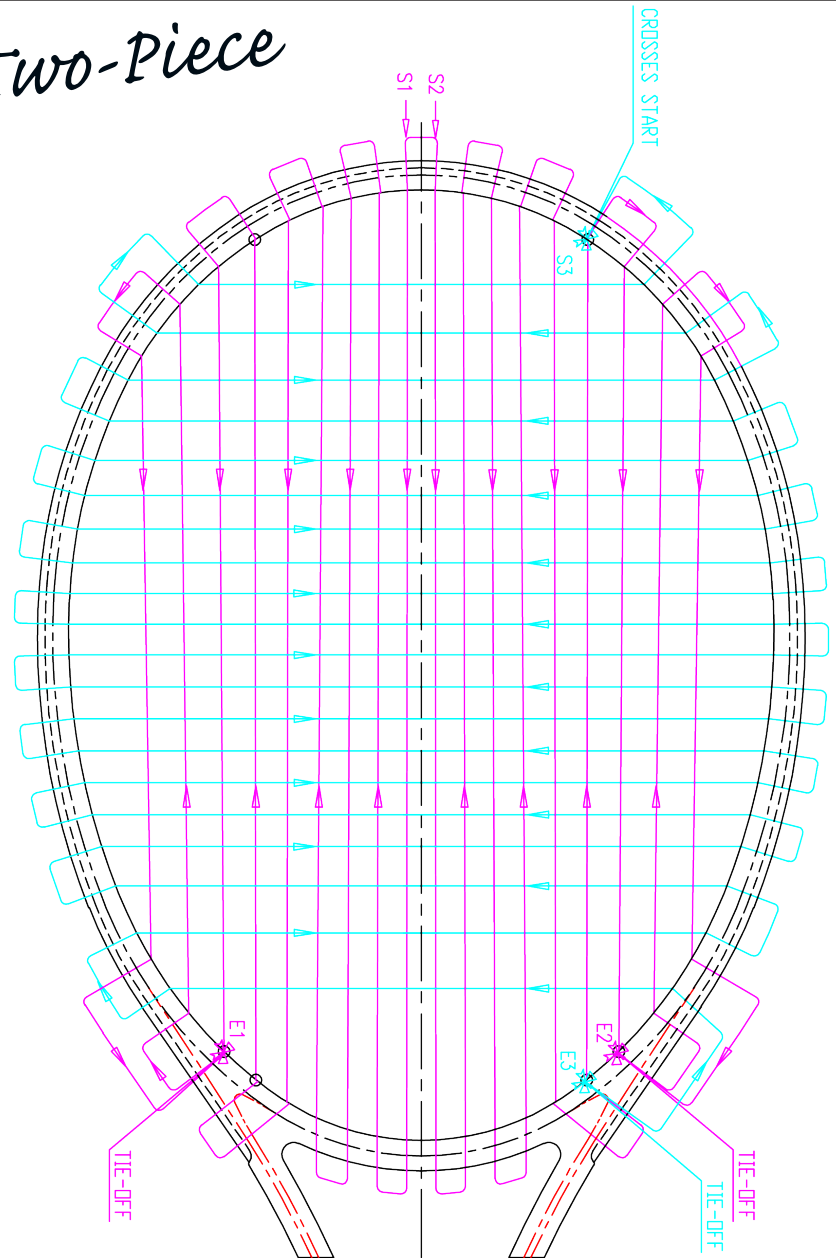

One-Piece

Two-Piece

MNTIS

D O N ' T F I G H T I T - F E E L I T

stringing
Pattern

TOUR 315